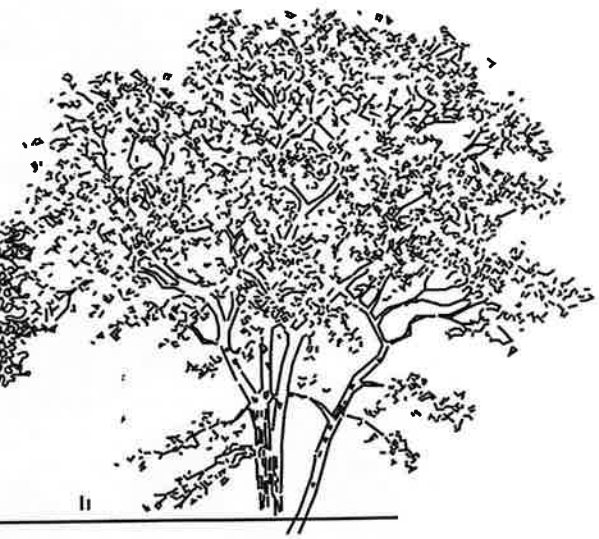

EASTERN RED CEDAR

'GENTSCH WHITE' HEMLOCK

PURPLE CHOKEBERRY

AMERICAN HOLLY

AMERICAN CRANBERRY BUSH

GREY DOGWOOD

EASTERN RED CEDAR
30-40 FEET

'GENTSCH WHITE' HEMLOCK
4-6 FEET

PURPLE CHOKEBERRY
8-12 FEET

AMERICAN HOLLY
15-25 FEET

AMERICAN CRANBERRY BUSH
8-12 FEET

GREY DOGWOOD
10-15 FEET